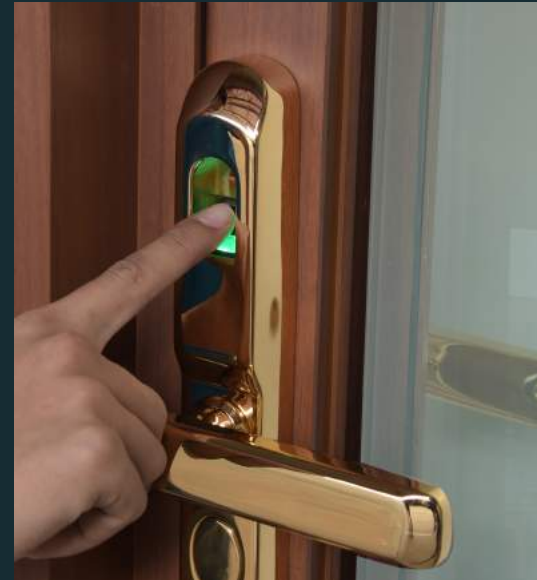

Lock for Vertical Sliding Window

Standard Hinge

Automatic Door Closer Hinge

Soft Close

Our revolving doors, Model RV 100, are stylish, beautiful doors that can rotate 360 degrees on its axis. It can also be locked in its frame in every 90 degrees.

Our folding doors, Model DFA98, mimics the form and structure of real wood. It can only open inward. Each door is also equipped with rubber cushion that minimizes noise caused by the collision of the door to its frame. Our doors, either single or double, have many stylish designs to choose from that can be installed both indoors and outdoors. Each door is compatible with all types of wooden frame fittings.

# Intelligent System

Finger Scan

Actuator for Window

Wind & Moisture Sensor

Wireless Switch

Remote Control